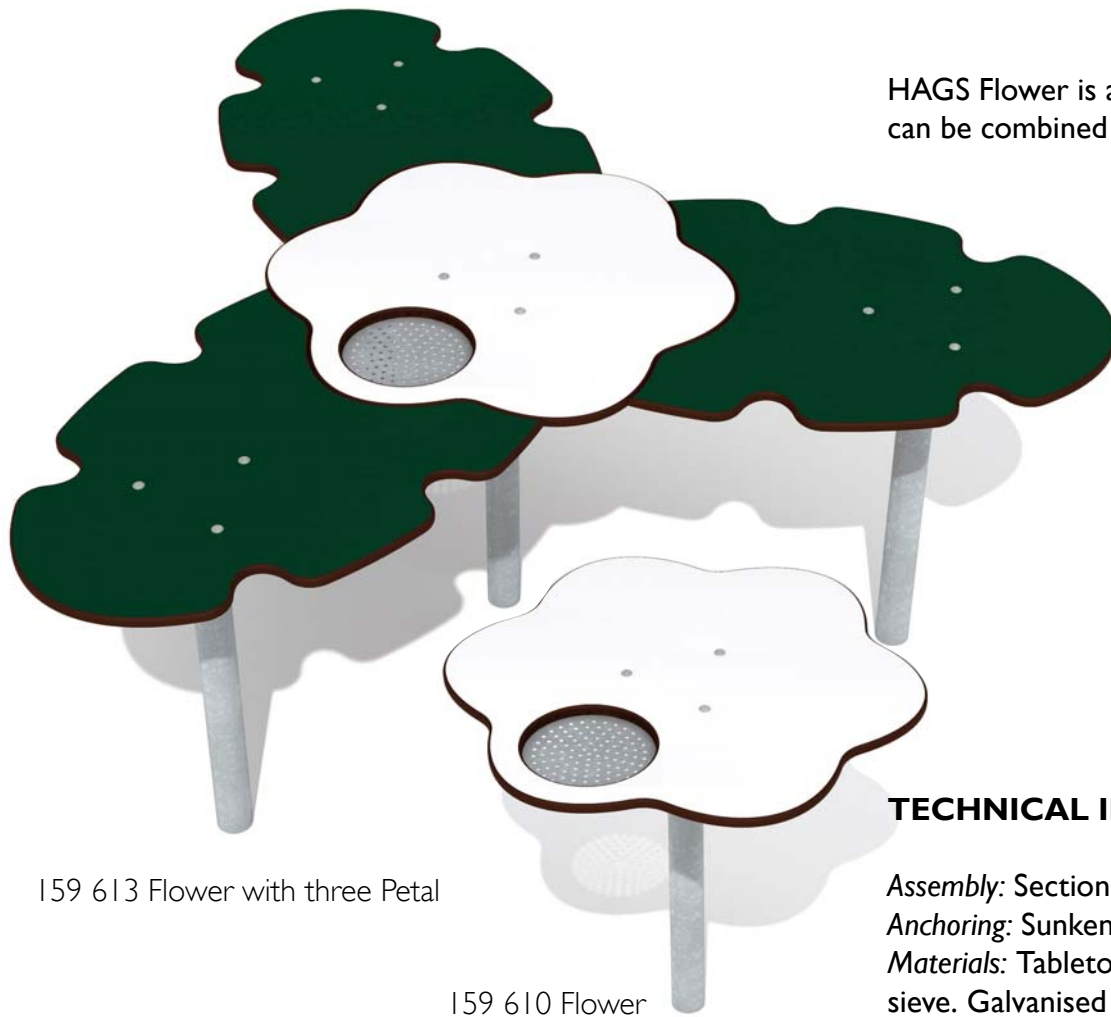

## Flower – a module sand table

HAGS Flower is a sand table with a sieve that can be combined with up to three petals. .

159 613 Flower with three Petal

159 610 Flower

### TECHNICAL INFORMATION

*Assembly:* Sections.

*Anchoring:* Sunken foundation.

*Materials:* Tabletops made of HPL. Stainless steel sieve. Galvanised steel leg.

159 610 Flower sand table

159 611 Flower + 1 Petal

### HAGS Flower

HAGS play tables are waterproof and resistant to sand and grit making them ideal for standing in a sandbox. A play table not only inspires creative play, it helps keep the sand in the box and makes a natural gathering place.