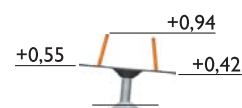

HAGS Roty - Spinning news

Roty is the latest addition in the Solo series of HAGS playground equipment and a worthy rival to the classic roundabout. Children can vary the speed at which Roty spins by shifting their body weight on the leaning platform without having to push or pull. They can face in either direction, lean over the rotation centre and play with others on this ingeniously simple yet head-spinning item.

Roty is perfect for five to twelve year olds. Its low platform enables easy access and exit.

Roty is guaranteed to be a popular addition to any playground, providing hours of fun and excitement for all children.