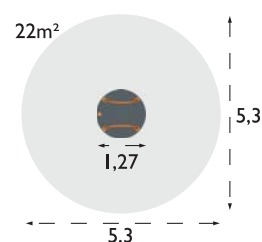

HAGS Roty - Spinning news

Roty is the latest addition in the Solo series of HAGS playground equipment and a worthy rival to the classic roundabout. Children can vary the speed at which Roty spins by shifting their body weight on the leaning platform without having to push or pull. They can face in either direction, lean over the rotation centre and play with others on this ingeniously simple yet head-spinning item.

Roty is perfect for five to twelve year olds. Its low platform enables easy access and exit.

Roty is guaranteed to be a popular addition to any playground, providing hours of fun and excitement for all children.

HAGS Roty 151171OM