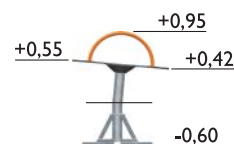

HAGS Roty 151171OM

HAGS Roty 151171

TECHNICAL INFORMATION

Assembly: Preassembled sections.

Anchoring: Sunken foundation.

Inspection/Maintenance: Each week/every season.

Fall protection: Impact-absorbing surfacing as required by EN 1176.

Material: Handles made of hot galvanized, powder coated steel.

Floor made of HPL. Anchoring made of hot galvanized steel.

HAGS

HAGS Aneby AB
Box 133, SE-578 23 Aneby, Sweden

Phone: +46 (0)380-473 00

Fax: +46 (0)380-451 26

hags@hags.com

www.hags.com